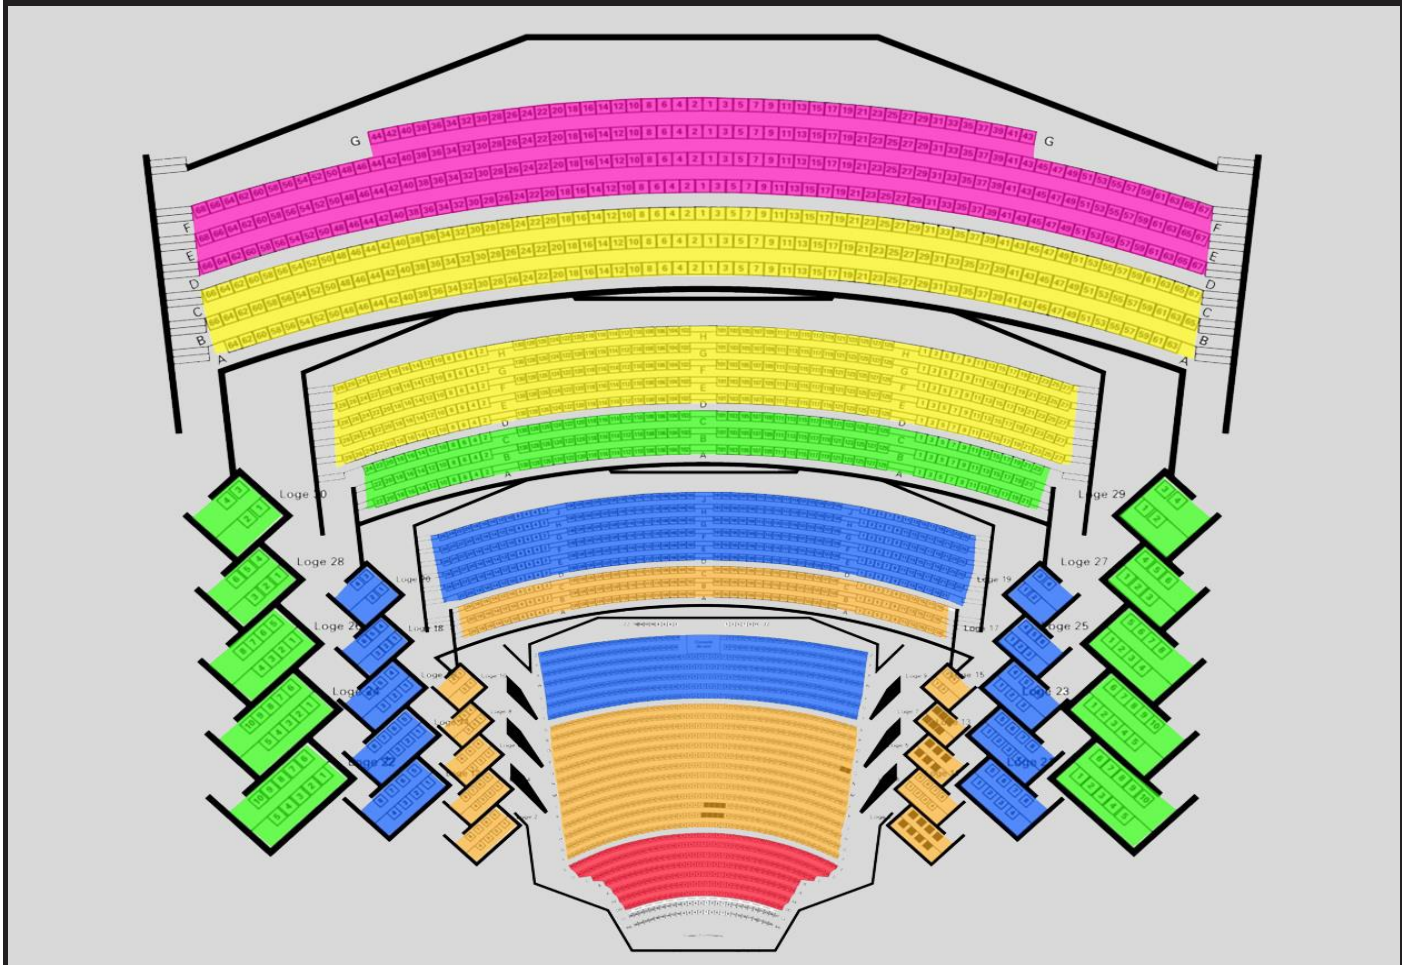

GROUP PRICES

DAY	DATE	TIME	Price level 1	Price level 2	Price level 3	Price level 4	Price level 5	Price level 6
Tuesday	26-Nov-19	8:00 PM	$122.05	$92.80	$80.05	$65.80	$53.05	$45.55
Wednesday	27-Nov-19	8:00 PM	$122.05	$92.80	$80.05	$65.80	$53.05	$45.55
Thursday	28-Nov-19	8:00 PM	$122.05	$92.80	$80.05	$65.80	$53.05	$45.55
Friday	29-Nov-19	8:00 PM	$122.50	$107.50	$92.50	$77.50	$61.00	$46.00
Saturday	30-Nov-19	2:00 PM	$122.05	$92.80	$80.05	$65.80	$53.05	$45.55
Saturday	30-Nov-19	8:00 PM	$122.50	$107.50	$92.50	$77.50	$61.00	$46.00
Sunday	1-Dec-19	2:00 PM	$122.05	$92.80	$80.05	$65.80	$53.05	$45.55
Sunday	1-Dec-19	7:30 PM	$122.05	$92.80	$80.05	$65.80	$53.05	$45.55

MAP

All prices include taxes and service fees (Shipping and Handling not included).

*Offer Valid until September 8th 2019 at 11:59 PM

For further information, please contact us at 514-925-2561 or 1-866-365-7469

Discount does not apply on these performances